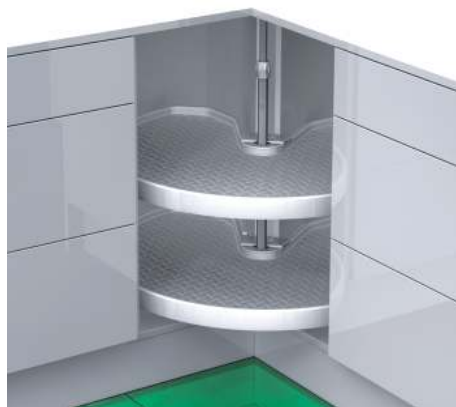

CORNER SOLUTION

ES-70 90° Folding Door Corner Carousel Mechanism