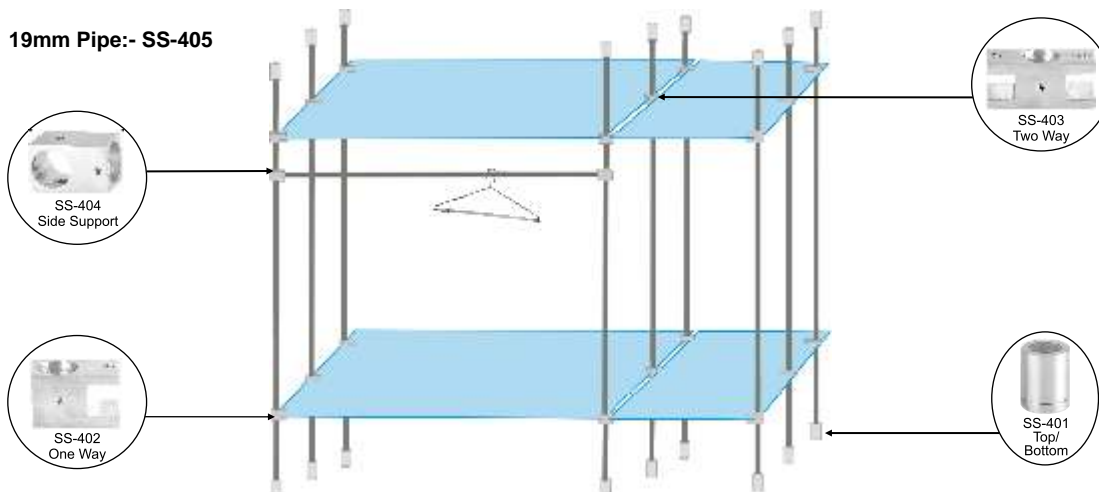

## GLASS SHELVING SYSTEM

5mm Wire:- SS-220  
 6mm Rod:- SS-214  
 2.5mm Wire:- SS-237

5mm wire / 6 mm rod / 2.5mm wire shelving system application  
 Suitable for 12 mm glass

19mm Pipe:- SS-405

19 mm pipe shelving system application Suitable for 12 mm glass