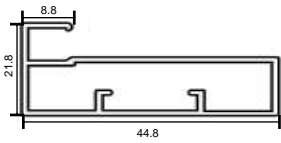

## ALUMINIUM PROFILES

**KT-01**  
45 mm Drawer Profile  
(4 mm Glass)

**KT-02**  
45 mm Drawer Profile With Handle  
(4 mm Glass)

**KT-04**  
50 mm Drawer Profile  
(4 mm Glass)

**KT-74**  
50 mm Drawer Profile With Handle  
(4 mm Glass)