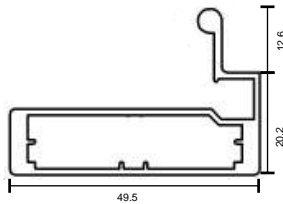

## ALUMINIUM PROFILES

**KT-01**  
45 mm Drawer Profile  
(4 mm Glass)

**KT-02**  
45 mm Drawer Profile With Handle  
(4 mm Glass)

**KT-04**  
50 mm Drawer Profile  
(4 mm Glass)

**KT-74**  
50 mm Drawer Profile With Handle  
(4 mm Glass)