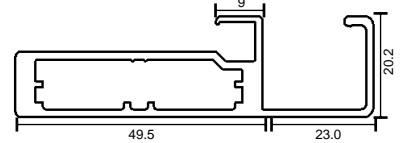

## ALUMINIUM PROFILES

**KT-01**  
45 mm Drawer Profile  
(4 mm Glass)

**KT-02**  
45 mm Drawer Profile With Handle  
(4 mm Glass)

**KT-04**  
50 mm Drawer Profile  
(4 mm Glass)

**KT-74**  
50 mm Drawer Profile With Handle  
(4 mm Glass)