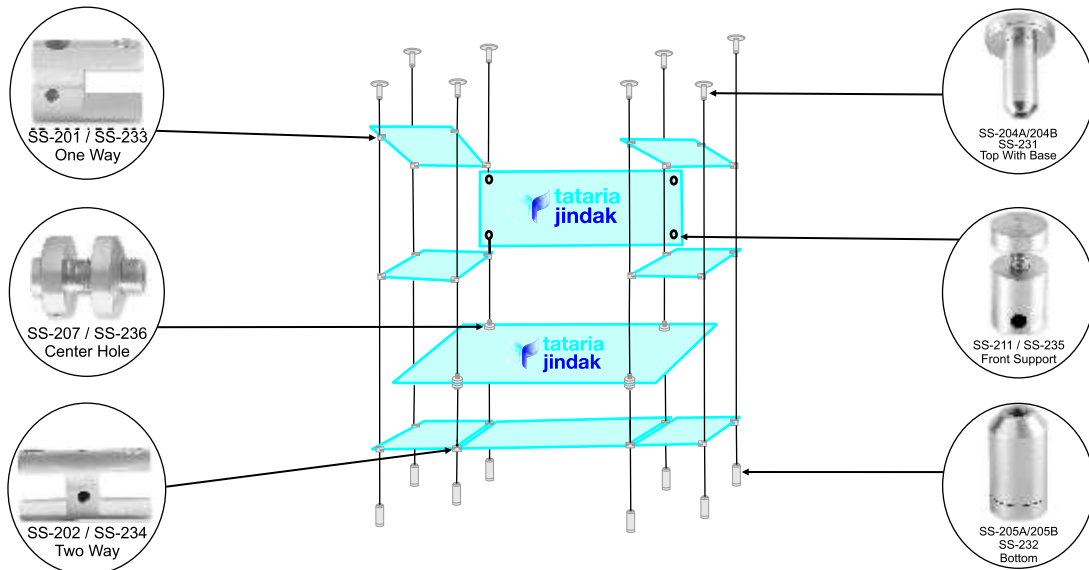

**SS-052**  
Tripple

**SS-054/  
SSCP-054**  
single

**SS-054/  
SSCP-054**  
Double

**SS-055**  
Single

**SS-056**  
long support  
single

**SS-056**  
long support  
Double

**SS-057 / CP-057**  
Single

**SS-057 / CP-057**  
Double

CURTAIN END CAP

**SS-028**  
Round

**CP-028**  
Round

**SS-030**  
Square

**CP-030**  
Square

**SS - 313**  
Inside Pipe

**SS - 314**  
Inside Pipe

## GLASS SHELVING SYSTEM

5mm Wire:- SS-220  
 6mm Rod:- SS-214  
 2.5mm Wire:- SS-237

5mm wire / 6 mm rod / 2.5mm wire shelving system application  
 Suitable for 12 mm glass

19mm Pipe:- SS-405

19 mm pipe shelving system application Suitable for 12 mm glass