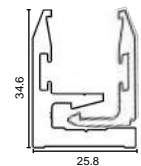

KT-32
Twin Pro Glazing Profile