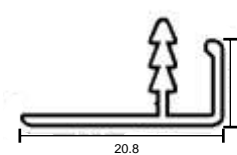

KT-08
F' Profile Section (22mm)