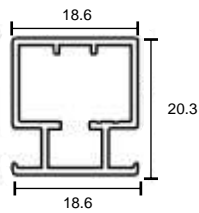

## ALUMINIUM PROFILES

**KT-01**  
45 mm Drawer Profile  
(4 mm Glass)

**KT-02**  
45 mm Drawer Profile With Handle  
(4 mm Glass)

**KT-04**  
50 mm Drawer Profile  
(4 mm Glass)

**KT-74**  
50 mm Drawer Profile With Handle  
(4 mm Glass)

**KT-12**  
50 mm Drawer Profile With Handle  
(4 mm Glass)

**KT-17**  
50 mm Drawer Profile  
With 1 mm Border

**KT-71**  
19 mm Shutter Profile  
(4 mm Glass)

**KT-72**  
19 mm Shutter Profile With Handle  
(4 mm Glass)