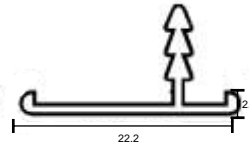

KT-09
T' Profile Section (22mm)