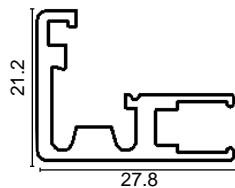

KT-73
New 28 mm Flexi Profile
(4 mm Glass)