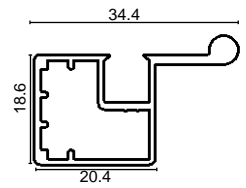

KT-72
19 mm Shutter Profile With Handle
(4 mm Glass)