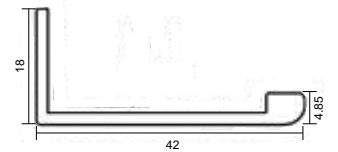

KT-67
Handle Section 42 mm