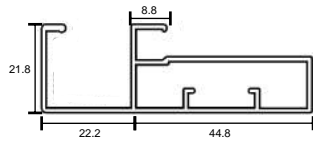

## ALUMINIUM PROFILES

**KT-01**  
45 mm Drawer Profile  
(4 mm Glass)

**KT-02**  
45 mm Drawer Profile With Handle  
(4 mm Glass)

**KT-04**  
50 mm Drawer Profile  
(4 mm Glass)

**KT-74**  
50 mm Drawer Profile With Handle  
(4 mm Glass)