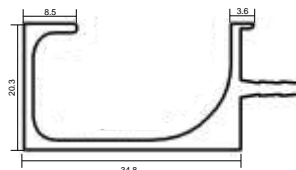

KT-07
G' Grip Handle Profile
Regular