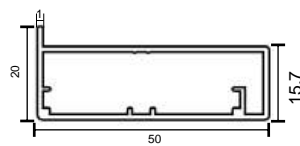

KT-17
50 mm Drawer Profile
With 1 mm Border