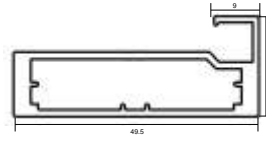

## ALUMINIUM PROFILES

**KT-01**  
45 mm Drawer Profile  
(4 mm Glass)

**KT-02**  
45 mm Drawer Profile With Handle  
(4 mm Glass)

**KT-04**  
50 mm Drawer Profile  
(4 mm Glass)

**KT-74**  
50 mm Drawer Profile With Handle  
(4 mm Glass)