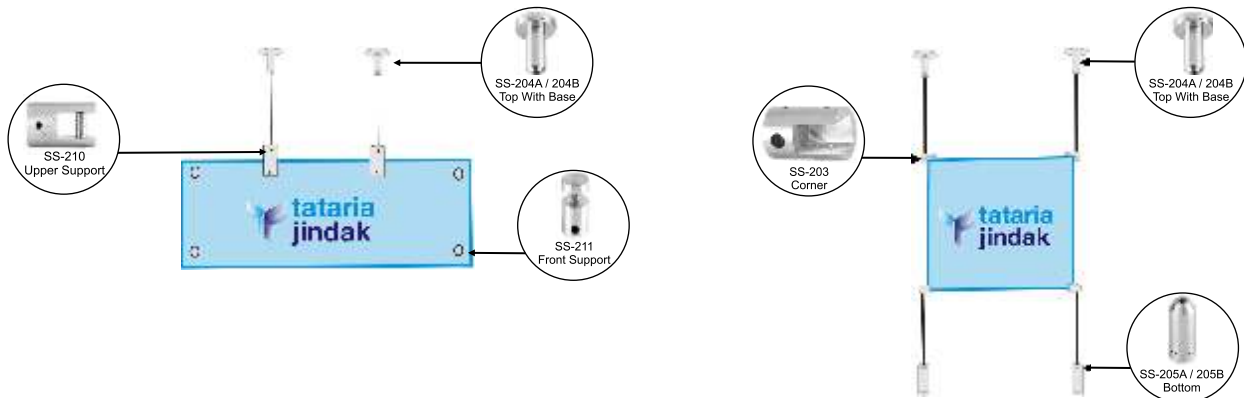

**SS-052**  
Tripple

**SS-054/  
SSCP-054**  
single

**SS-054/  
SSCP-054**  
Double

**SS-055**  
Single

**SS-056**  
long support  
single

**SS-056**  
long support  
Double

**SS-057 / CP-057**  
Single

**SS-057 / CP-057**  
Double

CURTAIN END CAP

**SS-028**  
Round

**CP-028**  
Round

**SS-030**  
Square

**CP-030**  
Square

**SS - 313**  
Inside Pipe

**SS - 314**  
Inside Pipe

## GLASS SHELVING SYSTEM

5mm Wire:- SS-220  
 6mm Rod:- SS-214  
 2.5mm Wire:- SS-237

5mm wire / 6 mm rod / 2.5mm wire shelving system application  
 Suitable for 12 mm glass

19mm Pipe:- SS-405

19 mm pipe shelving system application Suitable for 12 mm glass