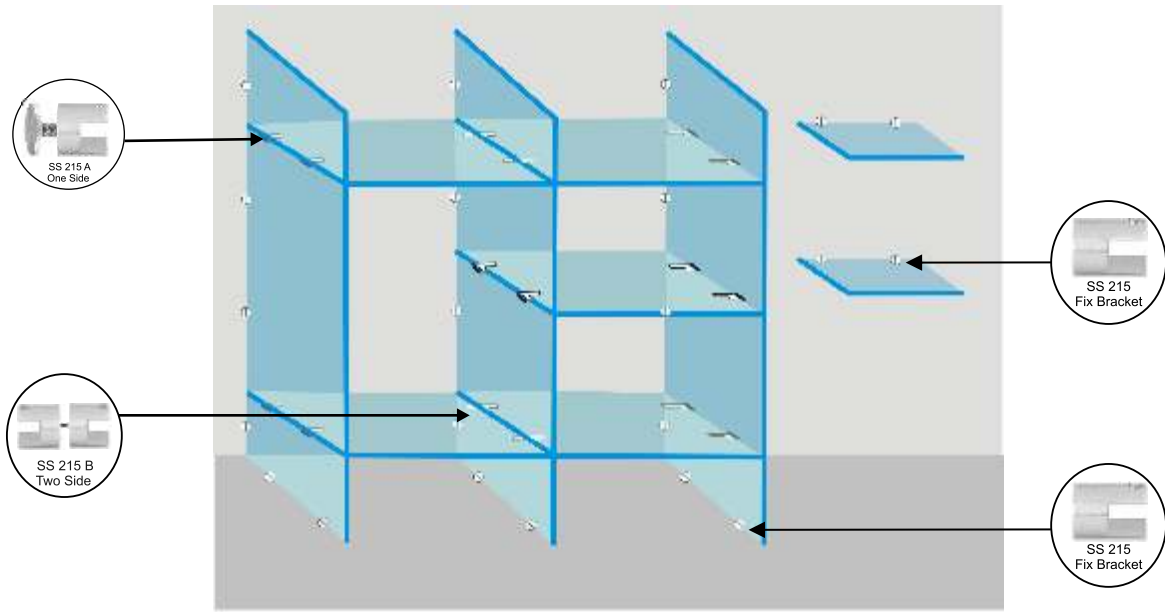

## GLASS SHELVING SYSTEM

5mm Wire:- SS-220  
 6mm Rod:- SS-214  
 2.5mm Wire:- SS-237

5mm wire / 6 mm rod / 2.5mm wire shelving system application  
 Suitable for 12 mm glass

19mm Pipe:- SS-405

19 mm pipe shelving system application Suitable for 12 mm glass