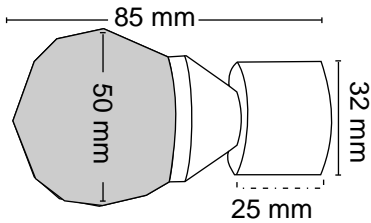

CRCP-308 Clear CURTAIN BRACKET

Features

Material : Stainless Steel

Finish : SSCP / CRYSTAL CLEAR

Suitable pipe dia : 25 mm

Order Information : 100.220.313