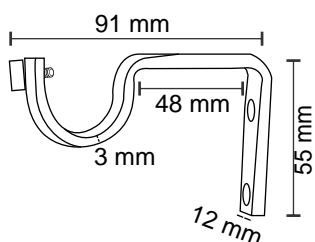

### Features

Material : Stainless Steel

Finish : SS

Suitable pipe dia : 25 mm

Order Information : 101.013.300

SS-055

CURTAIN SINGLE SUPPORT