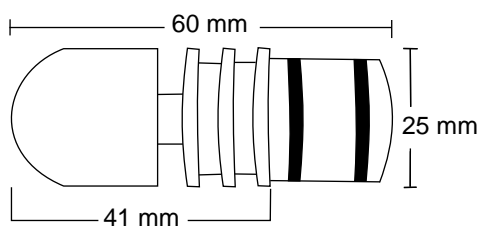

SS-312 Inside Pipe CURTAIN BRACKET

Features

Material : Stainless Steel

Finish : SS

Suitable pipe dia : 25 mm

Order Information : 100.220.221