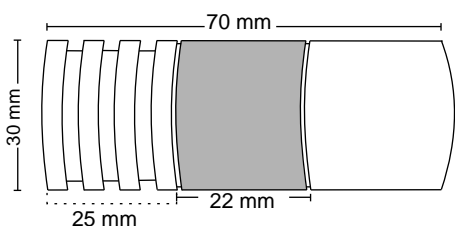

### Features

Material : Stainless Steel

Finish : SS

Suitable pipe dia : 25 mm

Order Information : 100.220.011

SSCP-042

CURTAIN BRACKET