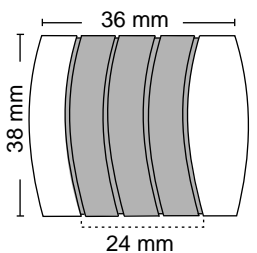

SSCP-320

CURTAIN BRACKET (BIG)

Features

Material : Stainless Steel

Finish : SSCP

Suitable pipe dia : 25 mm

Order Information : 100.500.004