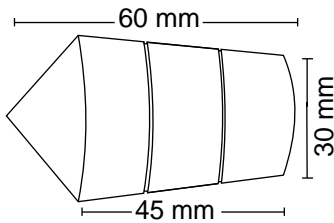

#### Features

Material : Stainless Steel

Finish : SS / ICE

Suitable pipe dia : 25 mm

Order Information : 100.220.104

SS-093

CURTAIN BRACKET

Features