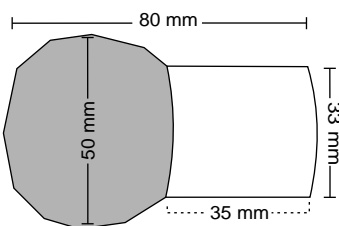

CRSS-301 / CRCP-301 Pink CURTAIN BRACKET

Features

Material : Stainless Steel

Finish : SS / CRYSTAL PINK, SSCP / CRYSTAL PINK

Suitable pipe dia : 25 mm

Order Information : SS-100.220.164

SSCP-100.220.162