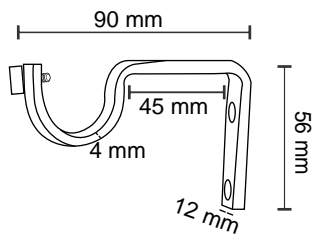

### Features

Material : Stainless Steel

Finish : SS

Suitable pipe dia : 25 mm

Order Information : 101.011.070

SS-053

CURTAIN SINGLE SUPPORT