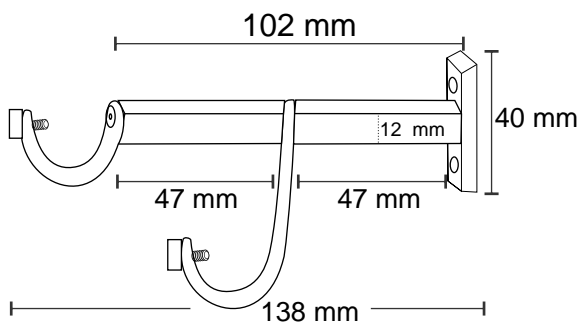

SS-051

CURTAIN DOUBLE SUPPORT

Features

Material : Stainless Steel

Finish : SS

Suitable pipe dia : 25 mm

Order Information : 101.012.020

SS-051