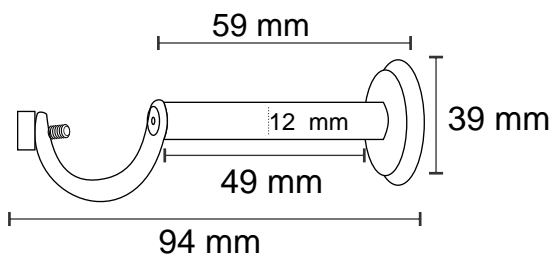

SS-050 Big Base

CURTAIN SINGLE SUPPORT