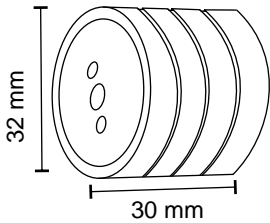

SS-317 Small

CURTAIN CONCEAL