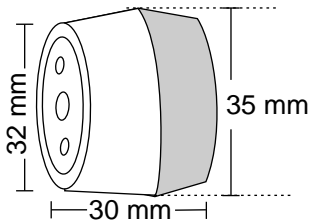

### Features

Material : Stainless Steel

Finish : SS

Suitable pipe dia : 25 mm

Order Information : 100.250.002

SSCP-033

CURTAIN CONCEAL