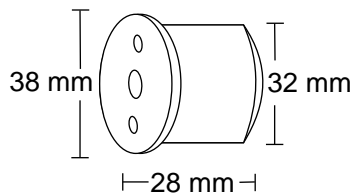

SS-031

CURTAIN CONCEAL