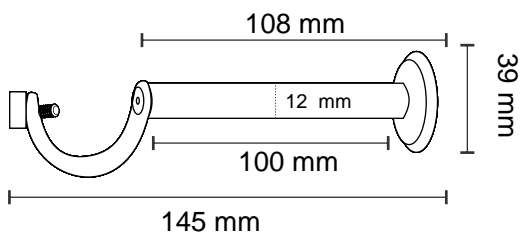

SS-056 LONG

CURTAIN SINGLE SUPPORT