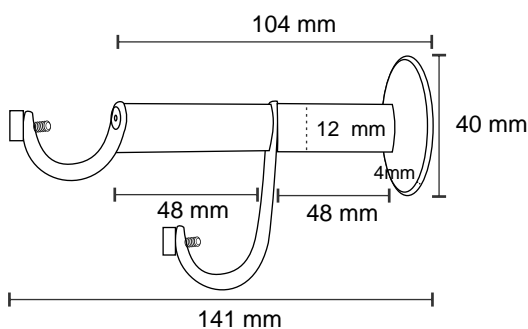

### Features

Material : Stainless Steel

Finish : SS

Suitable pipe dia : 25 mm

Order Information : 101.011.090

SS-057

CURTAIN DOUBLE SUPPORT