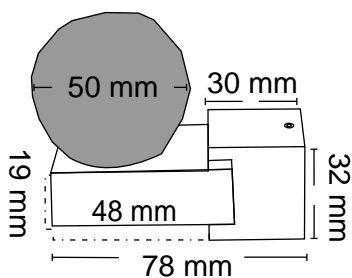

CRSS-302 / CRCP-302 Blue CURTAIN BRACKET

Features

Material : Stainless Steel

Finish : SS / CRYSTAL BLUE, SSCP / CRYSTAL BLUE

Suitable pipe dia : 25 mm

Order Information : SS-100.220.173

SSCP-100.220.170