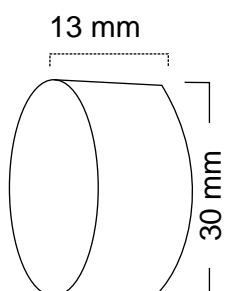

Material : Stainless Steel

Finish : SS

Suitable pipe dia : 25 mm

Order Information : 100.321.121

CP-028

CURTAIN ENDCAP

Features

Material : Stainless Steel