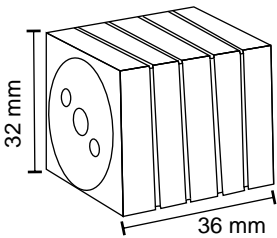

#### Features

Material : Stainless Steel

Finish : SSCP

Suitable pipe dia : 25 mm

Order Information : 100.550.004

SS-043

CURTAIN CONCEAL

Features