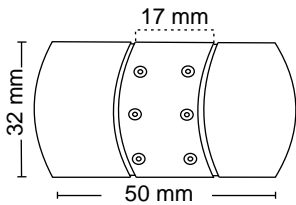

SS-327

CURTAIN BRACKET

Features

Material : Stainless Steel

Finish : SS

Suitable pipe dia : 25 mm

Order Information : 100.500.009

SSCP-328

CURTAIN BRACKET