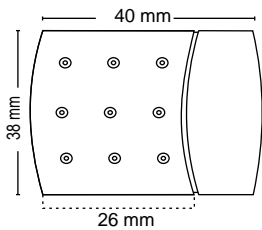

### Features

Material : Stainless Steel

Finish : SSCP

Suitable pipe dia : 25 mm

Order Information : 100.500.006

SS-325

CURTAIN BRACKET

Features