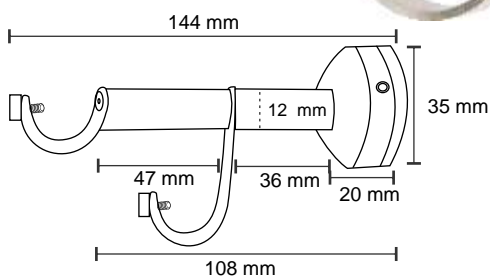

### Features

Material : Stainless Steel

Finish : SSCP

Suitable pipe dia : 25 mm

Order Information : 101.011.061

SSCP-054

CURTAIN DOUBLE SUPPORT