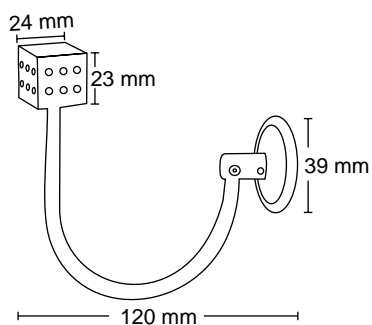

Features

Material : Stainless Steel

Finish : SS

Order Information : 102.021.993

SS-167

CASTLE HOOK