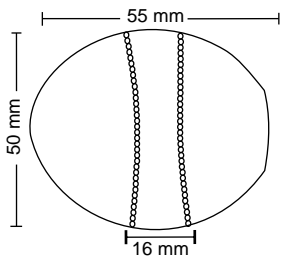

### Features

Material : Stainless Steel

Finish : SS

Suitable pipe dia : 25 mm

Order Information : 100.220.221

CRSS-303

CURTAIN BRACKET