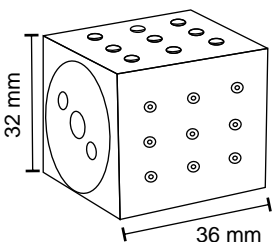

Material : Stainless Steel

Finish : SS

Suitable pipe dia : 25 mm

Order Information : 100.250.008

SS-044

CURTAIN CONCEAL

Features

Material : Stainless Steel