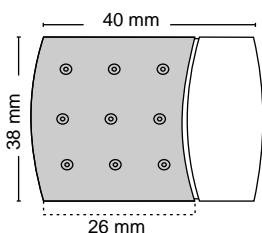

### Features

Material : Stainless Steel

Finish : SS

Suitable pipe dia : 25 mm

Order Information : 100.220.060

SSCP-047

CURTAIN BRACKET