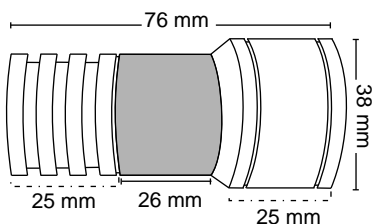

SSAC-097 Venge CURTAIN BRACKET

Features

Material : Stainless Steel

Finish : SS / VENGE

Suitable pipe dia : 25 mm

Order Information : 100.220.142