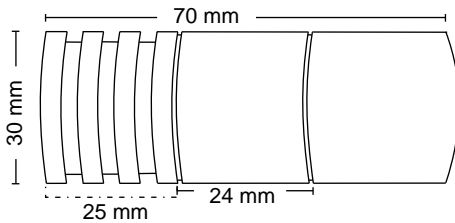

### Features

Material : Stainless Steel

Finish : SSCP

Suitable pipe dia : 25 mm

Order Information : 100.220.141

SS-042

CURTAIN BRACKET