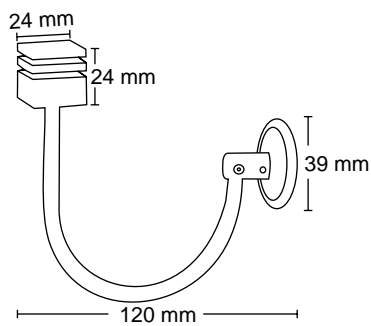

SS-168

CASTLE HOOK