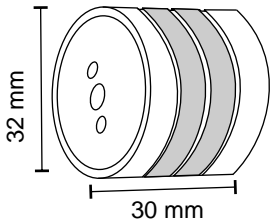

SSCP-321 Small

CURTAIN CONCEAL