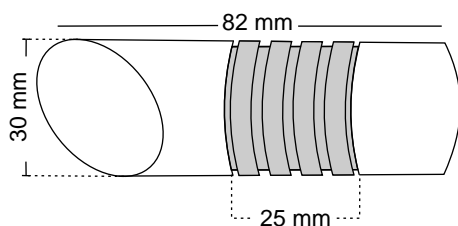

SSAC-092 Ice

CURTAIN BRACKET

Features

Material : Stainless Steel

Finish : SS / ICE

Suitable pipe dia : 25 mm

Order Information : 100.220.104