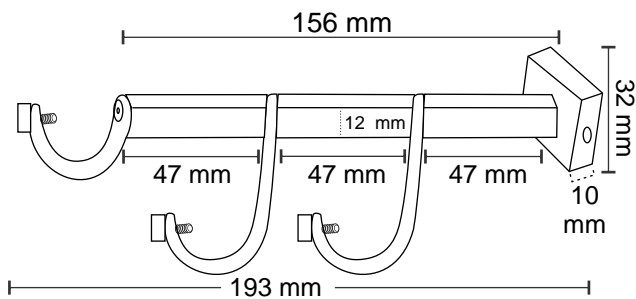

SS-052

CURTAIN TRIPPLE SUPPORT

Features

Material : Stainless Steel

Finish : SS

Suitable pipe dia : 25 mm

Order Information : 101.013.300

SS-055

CURTAIN SINGLE SUPPORT