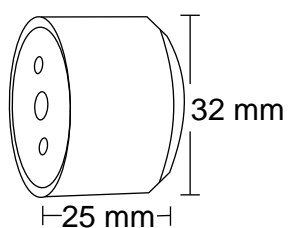

### Features

Material : Stainless Steel

Finish : SS

Suitable pipe dia : 25 mm

Order Information : 100.250.001

SS-032

CURTAIN CONCEAL