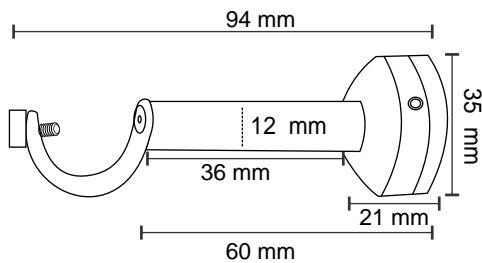

### Features

Material : Stainless Steel

Finish : SS

Suitable pipe dia : 25 mm

Order Information : 101.012.050

SSCP-054

CURTAIN SINGLE SUPPORT