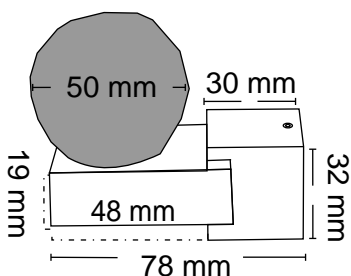

CRSS-302 / CRCP-302 Clear CURTAIN BRACKET

Features

Material : Stainless Steel

Finish : SS/CRYSTAL CLEAR, SSCP/CRYSTAL CLEAR

Suitable pipe dia : 25 mm

Order Information : SS-100.220.174

SSCP-100.220.171