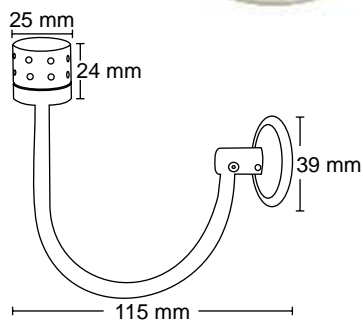

Features

Material : Stainless Steel

Finish : SS

Order Information : 102.021.995

SS-169

CASTLE HOOK