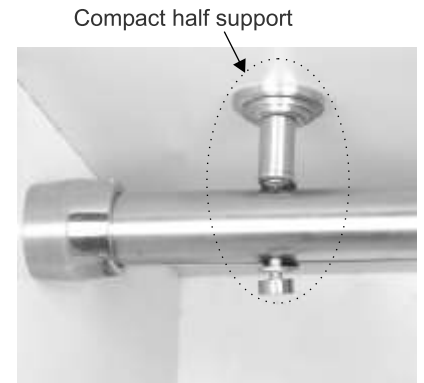

#### Features

Material : Stainless Steel

Finish : SS

Suitable pipe dia : 25 mm

Order Information : 100.220.002

SS-050

CURTAIN HALF SUPPORT

Features