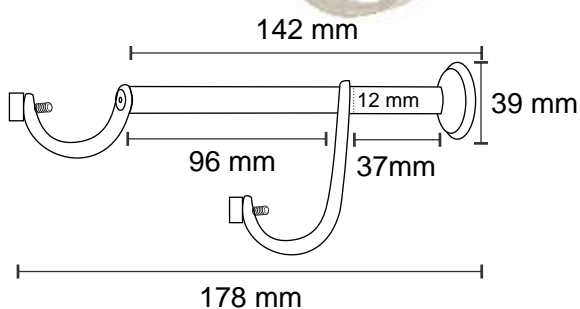

SS-056 LONG

CURTAIN DOUBLE SUPPORT