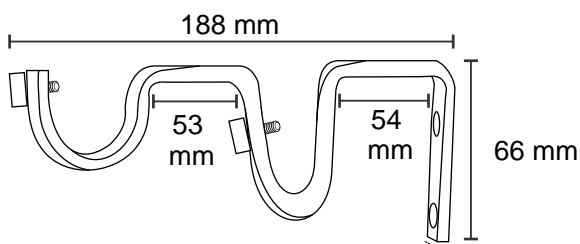

### Features

Material : Stainless Steel

Finish : SS

Suitable pipe dia : 25 mm

Order Information : 101.011.050

SS-053

CURTAIN DOUBLE SUPPORT