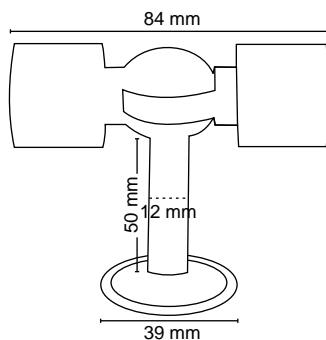

CASTLE HOOK

Features

Material : Stainless Steel

Finish : SS

Order Information : 102.021.996

SS-163

CURTAIN FLEXIBLE ELBOW

Features : Can be adjust in any degree of angles