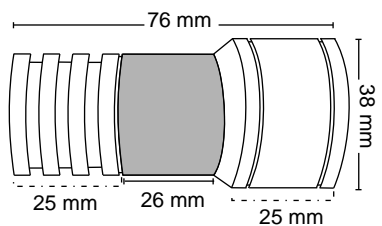

### Features

Material : Stainless Steel

Finish : SS

Suitable pipe dia : 25 mm

Order Information : 100.220.140

SSCP-097

CURTAIN BRACKET