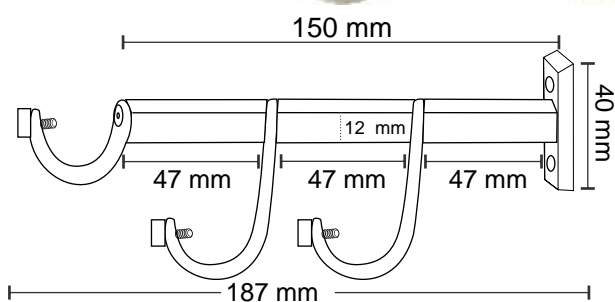

CURTAIN TRIPPLE SUPPORT

Features

Material : Stainless Steel

Finish : SS

Suitable pipe dia : 25 mm

Order Information : 101.013.200