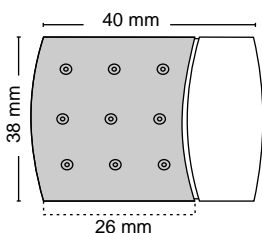

Material : Stainless Steel

Finish : SS

Suitable pipe dia : 25 mm

Order Information : 100.500.007

SSCP-326

CURTAIN BRACKET

Features

Material : Stainless Steel