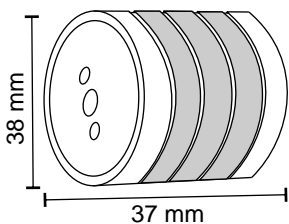

SSCP-322 Big

CURTAIN CONCEAL