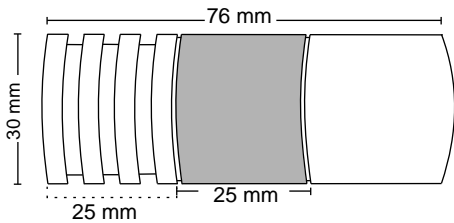

SSAC-042 Wood CURTAIN BRACKET

Features

Material : Stainless Steel

Finish : SS / WOOD

Suitable pipe dia : 25 mm

Order Information : 100.220.013