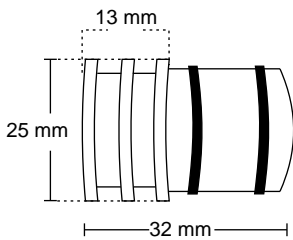

SS-313 INSIDE PIPE CURTAIN ENDCAP

Features

Material : Stainless Steel

Finish : SS

Suitable pipe dia : 25 mm

Order Information : 100.330.001