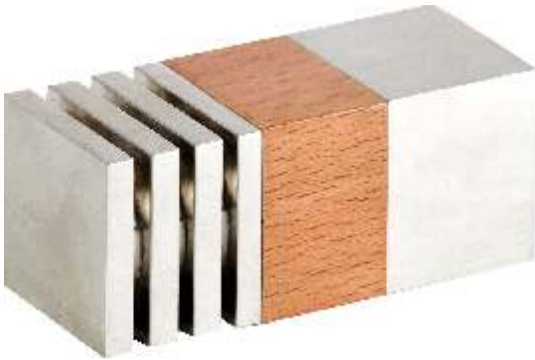

SSWD-045 Wood CURTAIN BRACKET

Features

Material : Stainless Steel

Finish : SS / WOOD

Suitable pipe dia : 25 mm

Order Information : 100.220.042