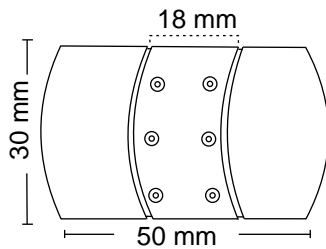

### Features

Material : Stainless Steel

Finish : SSCP

Suitable pipe dia : 25 mm

Order Information : 100.220.061

SS-049

CURTAIN BRACKET

Features