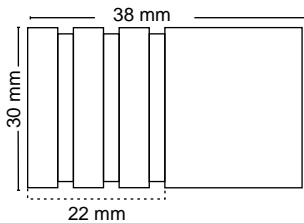

Features

Material : Stainless Steel

Finish : SS

Suitable pipe dia : 25 mm

Order Information : 100.220.030

SS-045

CURTAIN BRACKET