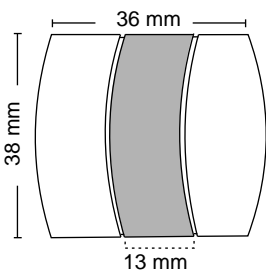

Features

Material : Stainless Steel

Finish : SS/CRYSTAL CLEAR, SSCP/CRYSTAL CLEAR

Suitable pipe dia : 25 mm

Order Information : SS-100.220.163

SSCP-100.220.161

SSCP-041

CURTAIN BRACKET