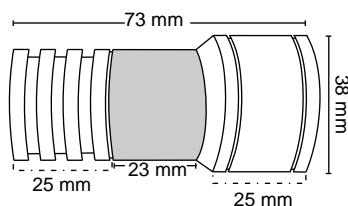

Features

Material : Stainless Steel

Finish : SSCP

Suitable pipe dia : 25 mm

Order Information : 100.500.012