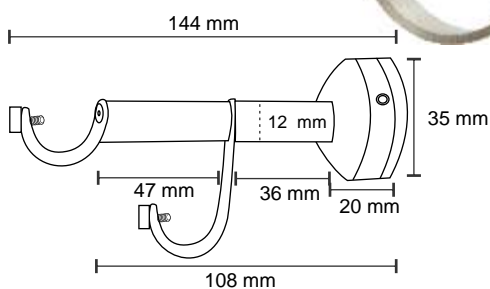

### Features

Material : Stainless Steel

Finish : SS

Suitable pipe dia : 25 mm

Order Information : 101.011.060

SS-054

CURTAIN DOUBLE SUPPORT