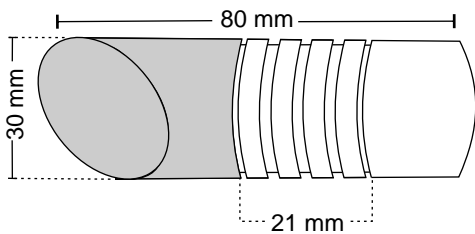

### Features

Material : Stainless Steel

Finish : SS

Suitable pipe dia : 25 mm

Order Information : 100.220.100

SSCP-092

CURTAIN BRACKET

Features