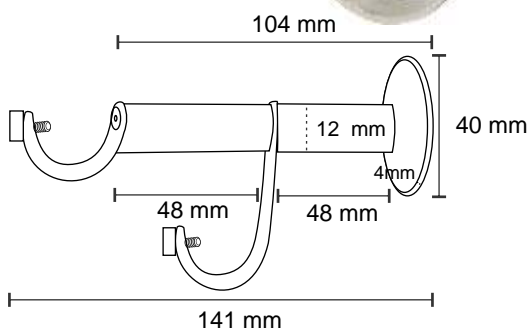

### Features

Material : Stainless Steel

Finish : CP

Suitable pipe dia : 25 mm

Order Information : 101.011.091

CP-057

CURTAIN DOUBLE SUPPORT