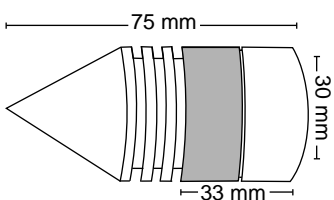

Features

Material : Stainless Steel

Finish : SS

Suitable pipe dia : 25 mm

Order Information : 100.220.120

SSCP-094

CURTAIN BRACKET