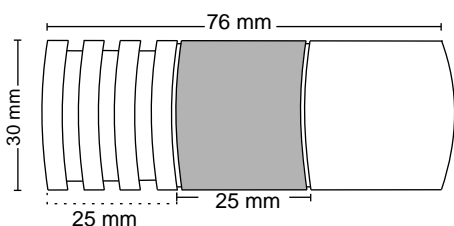

SSAC-042 Venge CURTAIN BRACKET

Features

Material : Stainless Steel

Finish : SS / VENGE

Suitable pipe dia : 25 mm

Order Information : 100.220.014