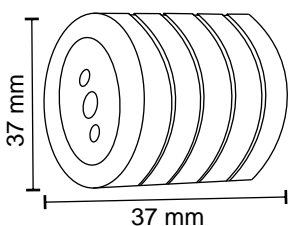

### Features

Material : Stainless Steel

Finish : SSCP

Suitable pipe dia : 25 mm

Order Information : 100.250.003

SS-041 Big

CURTAIN CONCEAL