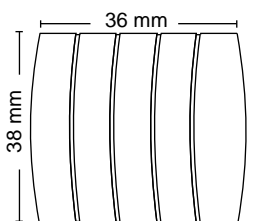

SS-316

CURTAIN BRACKET (BIG)

Features

Material : Stainless Steel

Finish : SS

Suitable pipe dia : 25 mm

Order Information : 100.500.002