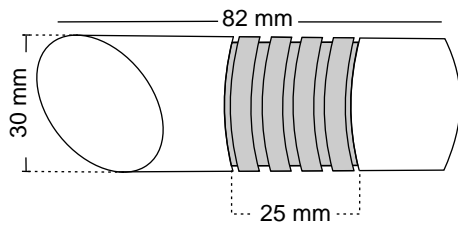

SSAC-092 Venge

CURTAIN BRACKET

Features

Material : Stainless Steel

Finish : SS / VENGE

Suitable pipe dia : 25 mm

Order Information : 100.220.102