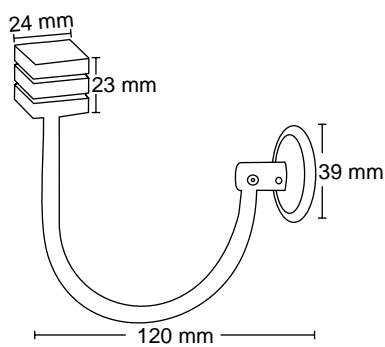

CASTLE HOOK

Features

Material : Stainless Steel

Finish : SS

Order Information : 102.021.992

SS-166

CASTLE HOOK

Features