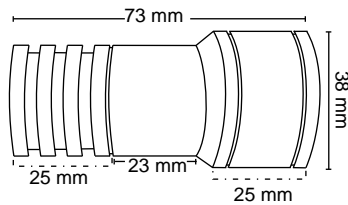

SS-329

CURTAIN BRACKET

Features

Material : Stainless Steel

Finish : SS

Suitable pipe dia : 25 mm

Order Information : 100.500.011

SSCP-330

CURTAIN BRACKET