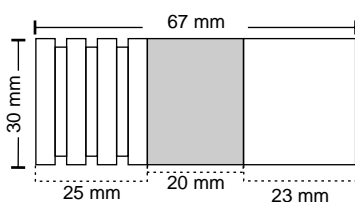

SSWD-045 Black CP CURTAIN BRACKET

Features

Material : Stainless Steel

Finish : CP / BLACK

Suitable pipe dia : 25 mm

Order Information : 100.220.045