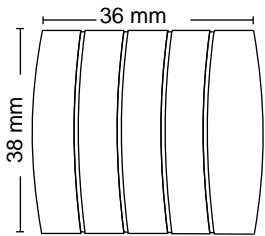

SS-041 Big

CURTAIN BRACKET

Features

Material : Stainless Steel

Finish : SS

Suitable pipe dia : 25 mm

Order Information : 100.220.001