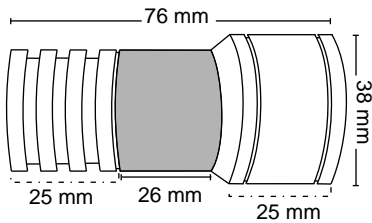

SSAC-097 Wood CURTAIN BRACKET

Features

Material : Stainless Steel

Finish : SS / WOOD

Suitable pipe dia : 25 mm

Order Information : 100.220.143