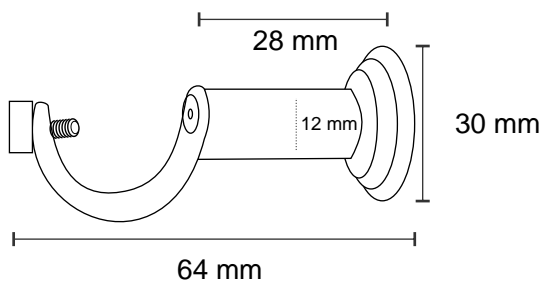

#### Features

Material : Stainless Steel

Finish : SS

Suitable pipe dia : 25 mm

Order Information : 100.220.002

SS-050

CURTAIN HALF SUPPORT

Features