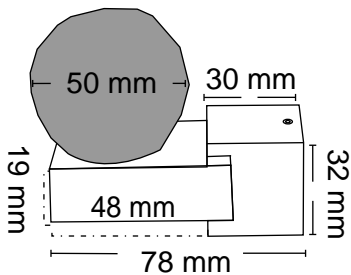

CRSS-302 / CRCP-302 Pink CURTAIN BRACKET

Features

Material : Stainless Steel

Finish : SS / CRYSTAL PINK, SSCP / CRYSTAL PINK

Suitable pipe dia : 25 mm

Order Information : SS-100.220.175

SSCP-100.220.172