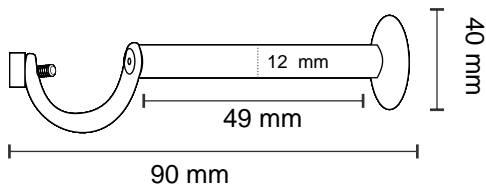

#### Features

Material : Stainless Steel

Finish : SS

Suitable pipe dia : 25 mm

Order Information : 101.012.060

SS-057

CURTAIN SINGLE SUPPORT