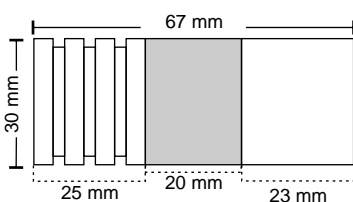

SSWD-045 Venge CURTAIN BRACKET

Features

Material : Stainless Steel

Finish : SS / VENGE

Suitable pipe dia : 25 mm

Order Information : 100.220.043