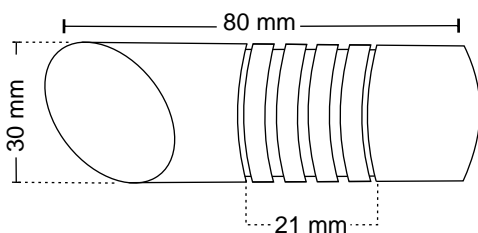

### Features

Material : Stainless Steel

Finish : SS

Suitable pipe dia : 25 mm

Order Information : 100.220.050

SS-092

CURTAIN BRACKET