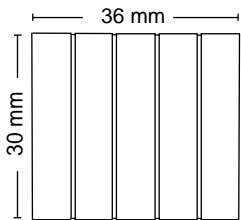

SS-043

CURTAIN BRACKET

Features

Material : Stainless Steel

Finish : SS

Suitable pipe dia : 25 mm

Order Information : 100.220.025

SS-044

CURTAIN BRACKET