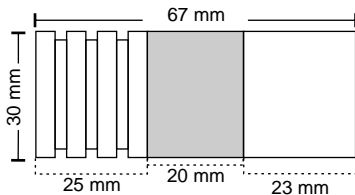

SSWD-045 Teak Venge CURTAIN BRACKET

Features

Material : Stainless Steel

Finish : SS / TEAK VENGE

Suitable pipe dia : 25 mm

Order Information : 100.220.044