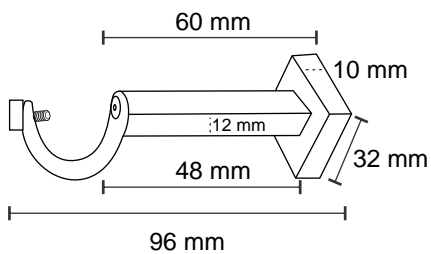

### Features

Material : Stainless Steel

Finish : SS

Suitable pipe dia : 25 mm

Order Information : 101.013.200

SS-052

CURTAIN SINGLE SUPPORT

Features