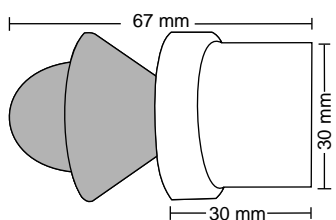

### Features

Material : Stainless Steel

Finish : SS

Suitable pipe dia : 25 mm

Order Information : 100.220.150

SSCP-098

CURTAIN BRACKET