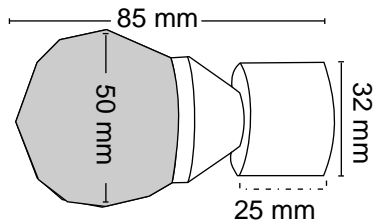

CRCP-308 Blue

CURTAIN BRACKET

Features

Material : Stainless Steel

Finish : SSCP / CRYSTAL BLUE

Suitable pipe dia : 25 mm

Order Information : 100.220.311