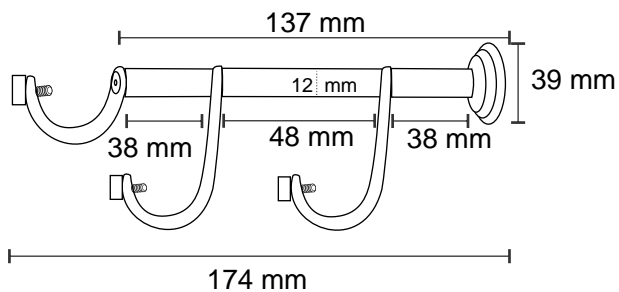

SS-050 BIG BASE

CURTAIN TRIPPLE SUPPORT

Features

Material : Stainless Steel

Finish : SS

Suitable pipe dia : 25 mm

Order Information : 101.013.100

SS-051

CURTAIN SINGLE SUPPORT