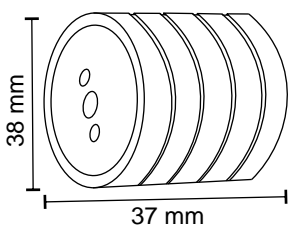

SS-318 Big

CURTAIN CONCEAL