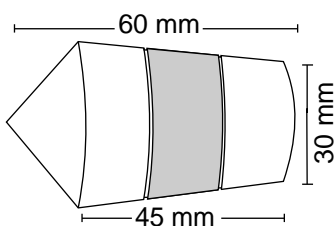

Material : Stainless Steel

Finish : SS

Suitable pipe dia : 25 mm

Order Information : 100.220.110

SSCP-093

CURTAIN BRACKET

Features

Material : Stainless Steel