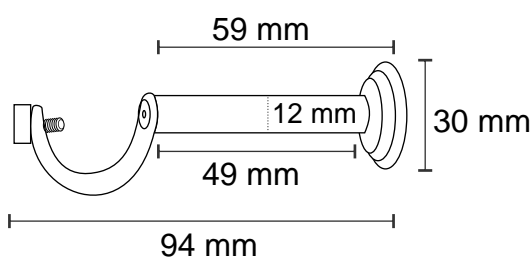

Material : Stainless Steel

Finish : SS

Suitable pipe dia : 25 mm

Order Information : 101.001.010

SS-050

CURTAIN SINGLE SUPPORT

Features

Material : Stainless Steel