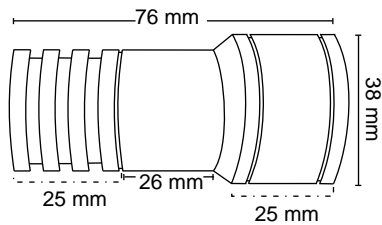

#### Features

Material : Stainless Steel

Finish : SS

Suitable pipe dia : 25 mm

Order Information : 100.220.090

SS-097

CURTAIN BRACKET