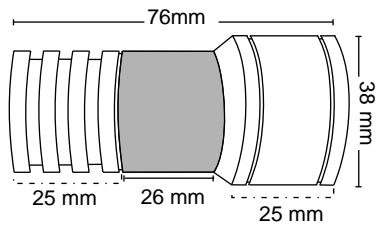

SSAC-097 Ice

CURTAIN BRACKET