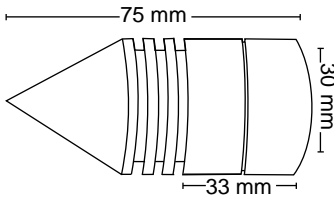

SS-094

CURTAIN BRACKET