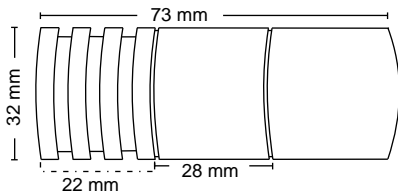

#### Features

Material : Stainless Steel

Finish : SSCP

Suitable pipe dia : 25 mm

Order Information : 100.500.004

SS-323

CURTAIN BRACKET