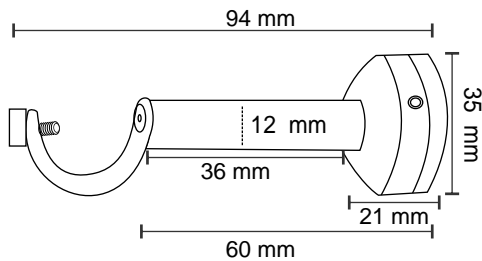

### Features

Material : Stainless Steel

Finish : SS

Suitable pipe dia : 25 mm

Order Information : 101.012.040

SS-054

CURTAIN SINGLE SUPPORT