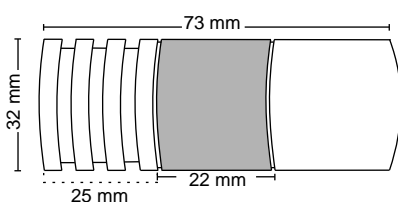

### Features

Material : Stainless Steel

Finish : SS

Suitable pipe dia : 25 mm

Order Information : 100.500.005

SSCP-324

CURTAIN BRACKET