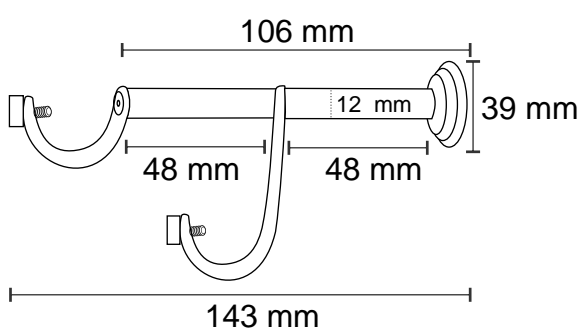

SS-050 - BIG BASE

CURTAIN DOUBLE SUPPORT