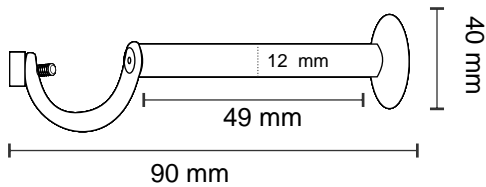

### Features

Material : Stainless Steel

Finish : SS

Suitable pipe dia : 25 mm

Order Information : 101.012.070

CP-057

CURTAIN SINGLE SUPPORT