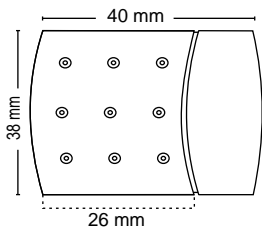

### Features

Material : Stainless Steel

Finish : SSCP

Suitable pipe dia : 25 mm

Order Information : 100.220.012

SS-047

CURTAIN BRACKET