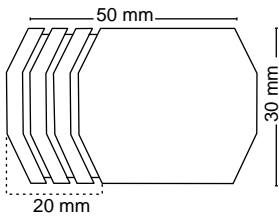

### Features

Material : Stainless Steel

Finish : CP / BLACK

Suitable pipe dia : 25 mm

Order Information : 100.220.045

SS-046

CURTAIN BRACKET