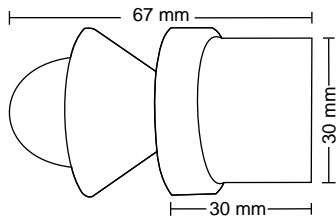

SS-098

CURTAIN BRACKET

Features

Material : Stainless Steel

Finish : SS

Suitable pipe dia : 25 mm

Order Information : 100.220.150

SSCP-098

CURTAIN BRACKET