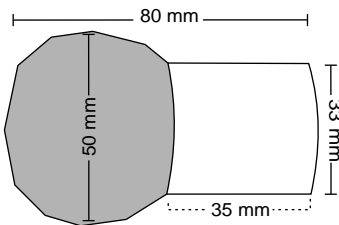

### Features

Material : Stainless Steel

Finish : SS / CRYSTAL PINK, SSCP / CRYSTAL PINK

Suitable pipe dia : 25 mm

Order Information : SS-100.220.164

SSCP-100.220.162

CRSS-301 / CRCP-301 Clear

CURTAIN BRACKET