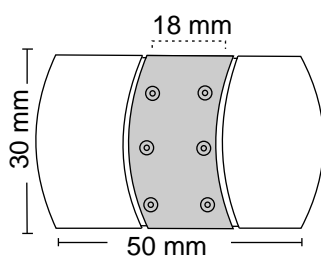

Material : Stainless Steel

Finish : SS

Suitable pipe dia : 25 mm

Order Information : 100.220.080

SSCP-049

CURTAIN BRACKET

Features

Material : Stainless Steel