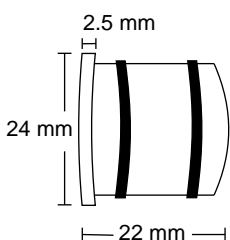

SS-314 INSIDE PIPE CURTAIN ENDCAP

Features

Material : Stainless Steel

Finish : SS

Suitable pipe dia : 25 mm

Order Information : 100.330.002