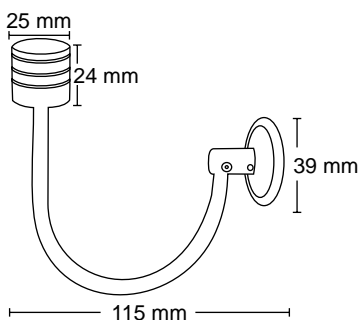

Features

Material : Stainless Steel

Finish : SS

Order Information : 102.021.991

SS-165

CASTLE HOOK