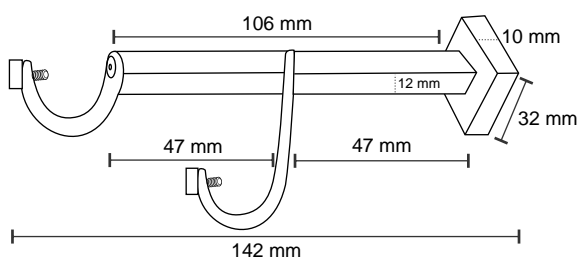

Material : Stainless Steel

Finish : SS

Suitable pipe dia : 25 mm

Order Information : 101.011.040

SS-052

CURTAIN DOUBLE SUPPORT

Features

Material : Stainless Steel