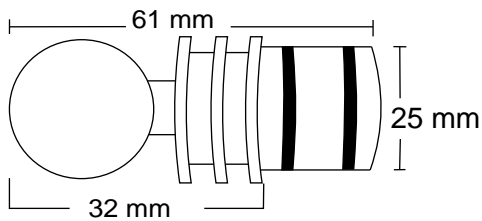

SS-311 Inside Pipe CURTAIN BRACKET

Features

Material : Stainless Steel

Finish : SS

Suitable pipe dia : 25 mm

Order Information : 100.220.220