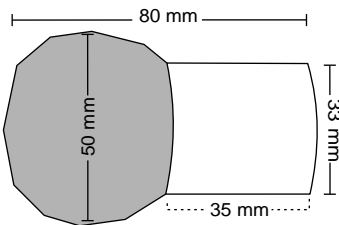

CRSS-301 / CRCP-301 Blue CURTAIN BRACKET

Features

Material : Stainless Steel

Finish : SS / CRYSTAL BLUE, SSCP / CRYSTAL BLUE

Suitable pipe dia : 25 mm

Order Information : SS-100.220.165

SSCP-100.220.160