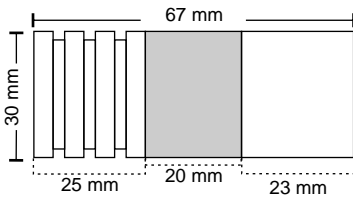

SSWD-045 Wood CURTAIN BRACKET

Features

Material : Stainless Steel

Finish : SS / WOOD

Suitable pipe dia : 25 mm

Order Information : 100.220.042