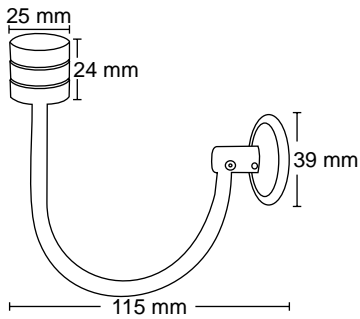

SS-164

CASTLE HOOK