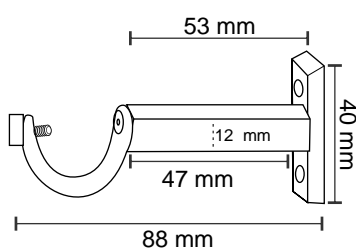

Features

Material : Stainless Steel

Finish : SS

Suitable pipe dia : 25 mm

Order Information : 101.011.030