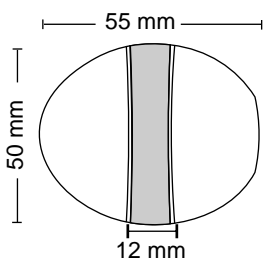

### Features

Material : Stainless Steel

Finish : SS / CRYSTAL

Suitable pipe dia : 25 mm

Order Information : 100.220.180

SSCP-307

CURTAIN BRACKET