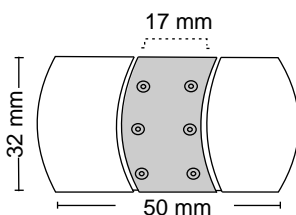

Finish : SSCP

Suitable pipe dia : 25 mm

Order Information : 100.500.008

SS-327

CURTAIN BRACKET

Features

Material : Stainless Steel

Finish : SS

Suitable pipe dia : 25 mm

Order Information : 100.500.009

SSCP-328

CURTAIN BRACKET

Features

Material : Stainless Steel

Finish : SSCP

Suitable pipe dia : 25 mm