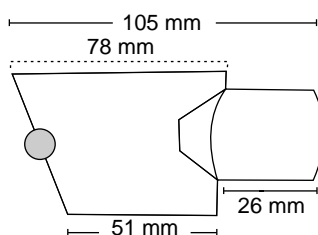

SS-091

CURTAIN BRACKET