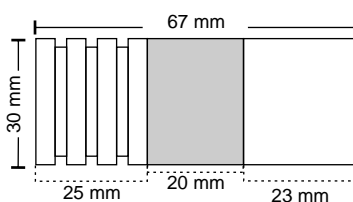

### Features

Material : Stainless Steel

Finish : SS

Suitable pipe dia : 25 mm

Order Information : 100.220.040

SSAC-045 Clear

CURTAIN BRACKET