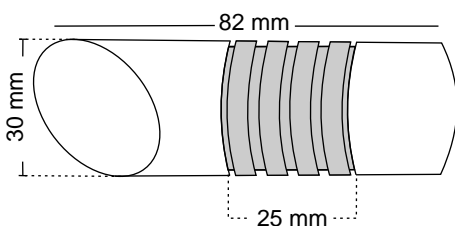

Material : Stainless Steel

Finish : SSCP

Suitable pipe dia : 25 mm

Order Information : 100.220.101

SSAC-092 Wood

CURTAIN BRACKET

Features

Material : Stainless Steel